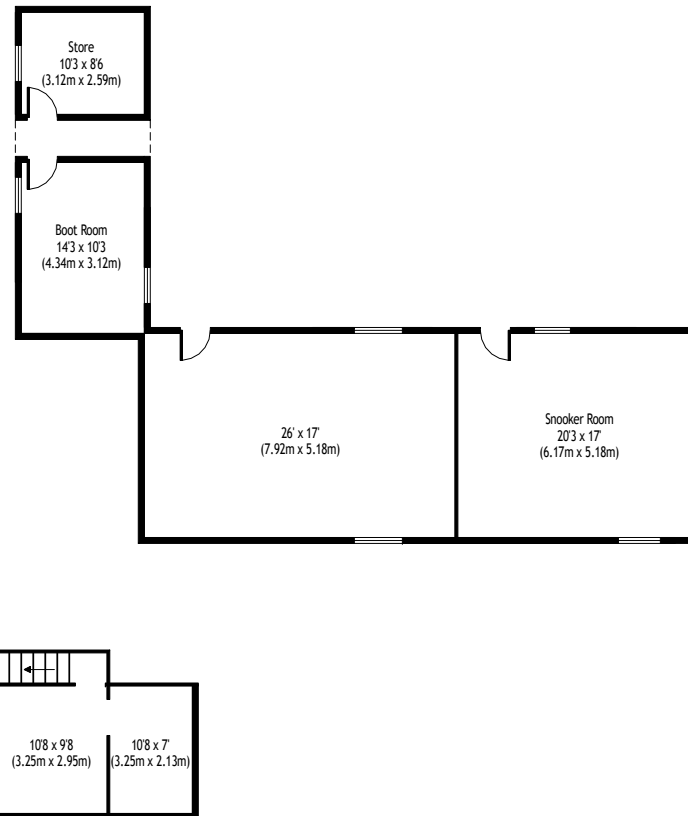

Ferry Farmhouse, Sutton
 Approx. Gross Internal Floor Area - 4739 Sq ft / 440 Sq M
 Outbuildings - 1019 Sq ft / 95 Sq M

First Floor

Ground Floor

Basement