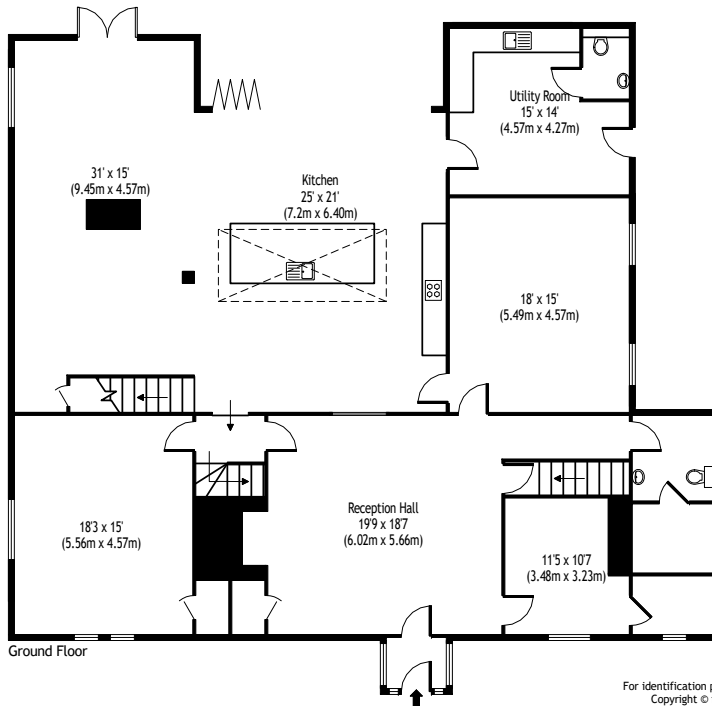

Ferry Farmhouse, Sutton
 Approx. Gross Internal Floor Area - 4739 Sq ft / 440 Sq M
 Outbuildings - 1019 Sq ft / 95 Sq M

First Floor

Ground Floor

Basement