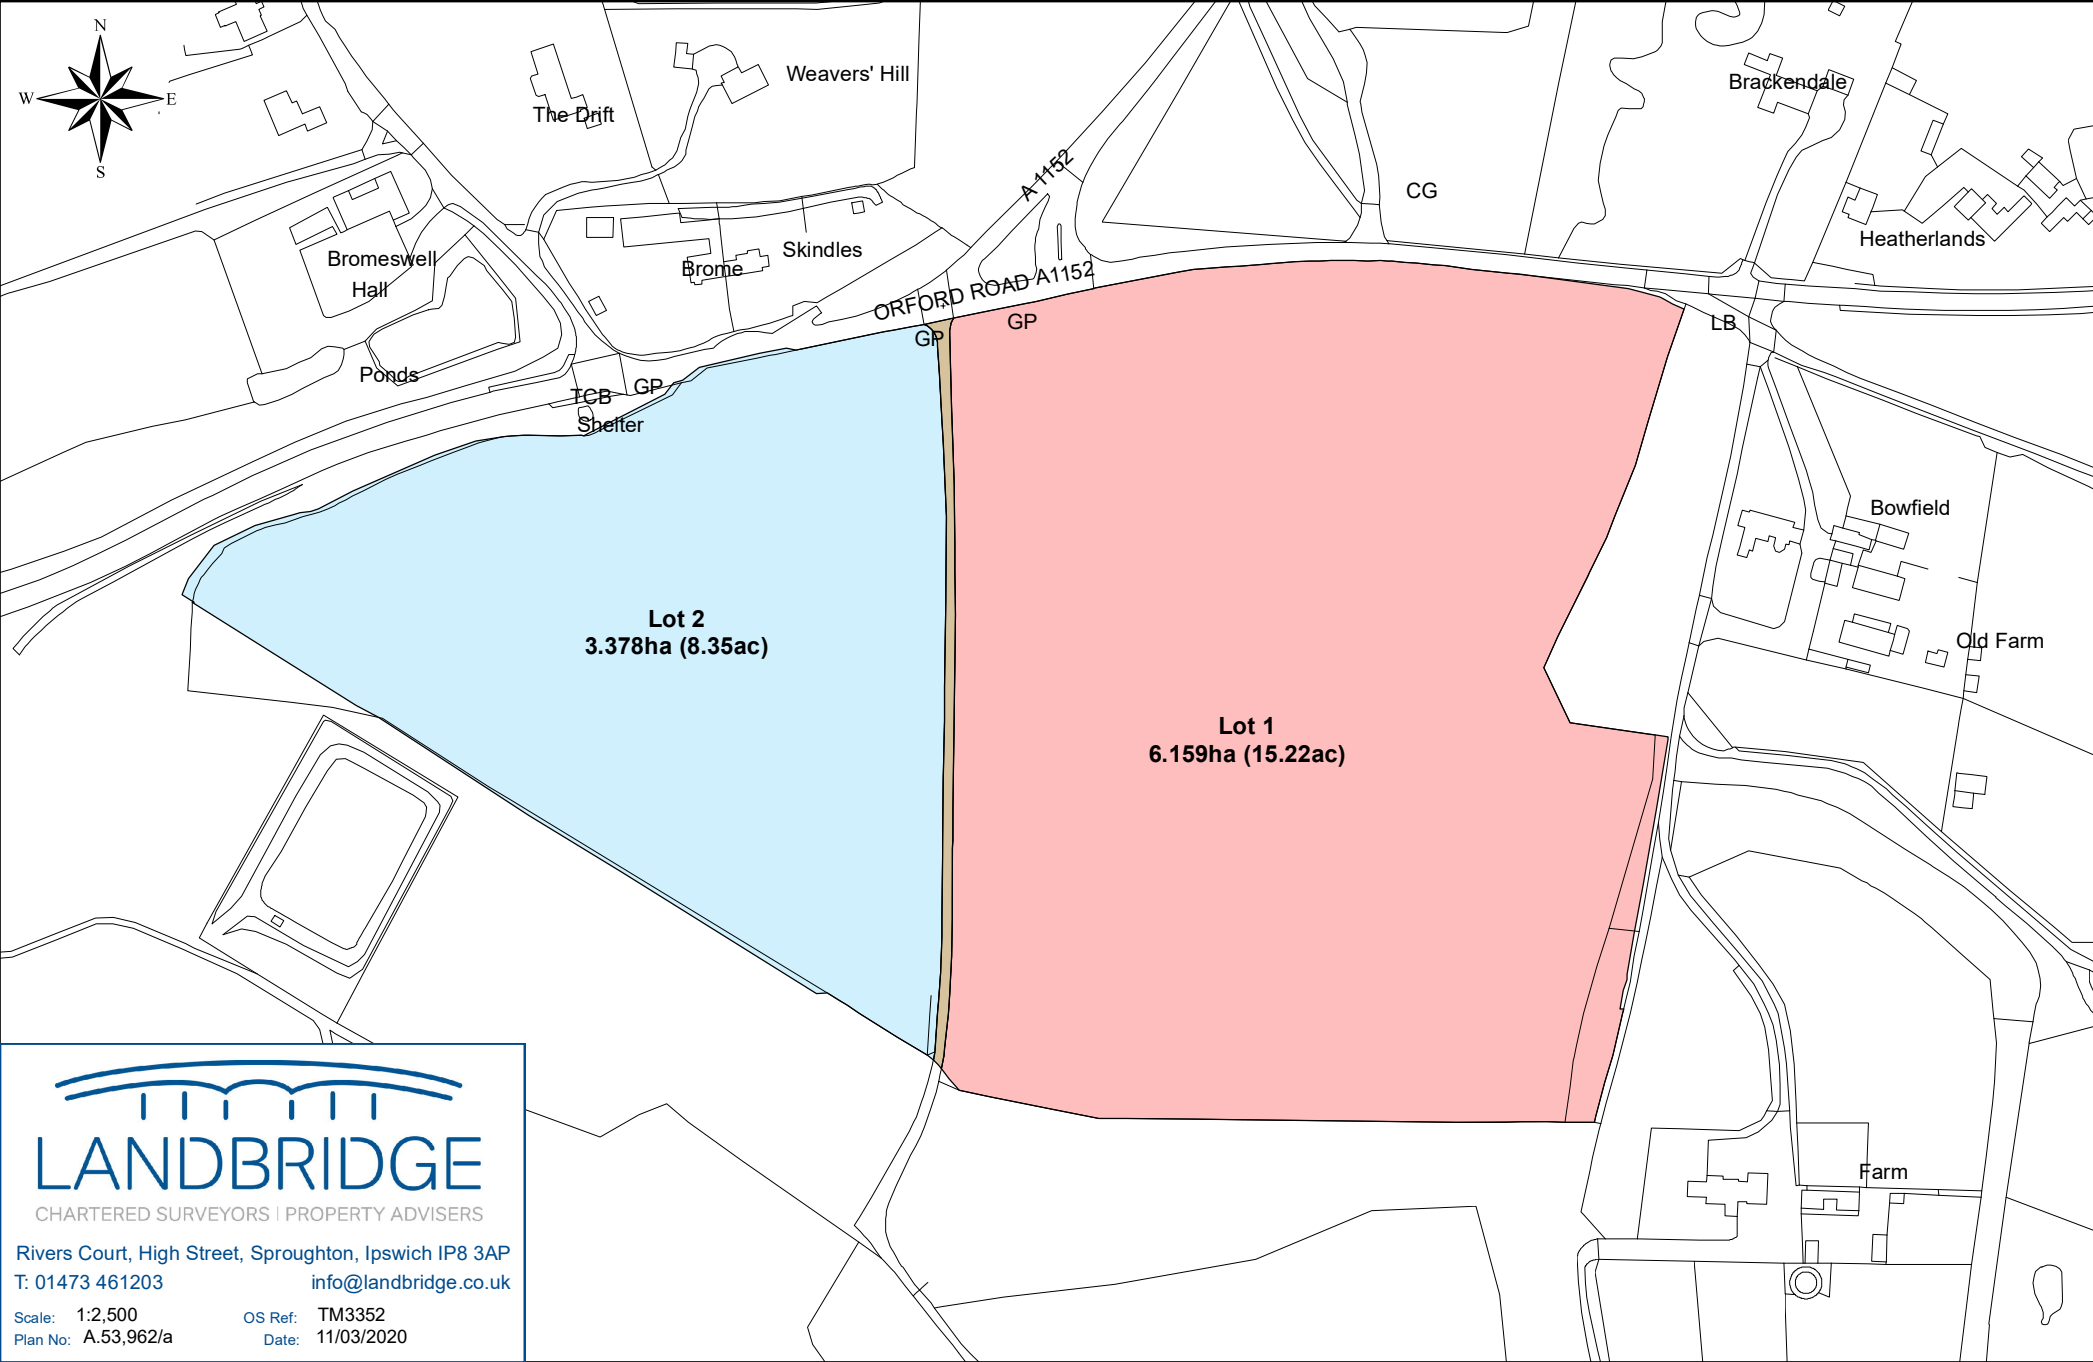

Land at Orford Road, Bromeswell, Nr. Woodbridge

CHARTERED SURVEYORS | PROPERTY ADVISERS

Rivers Court, High Street, Sproughton, Ipswich IP8 3AP
T: 01473 461203 info@landbridge.co.uk

Scale: 1:2,500 OS Ref: TM3352
Plan No: A.53,962/a Date: 11/03/2020