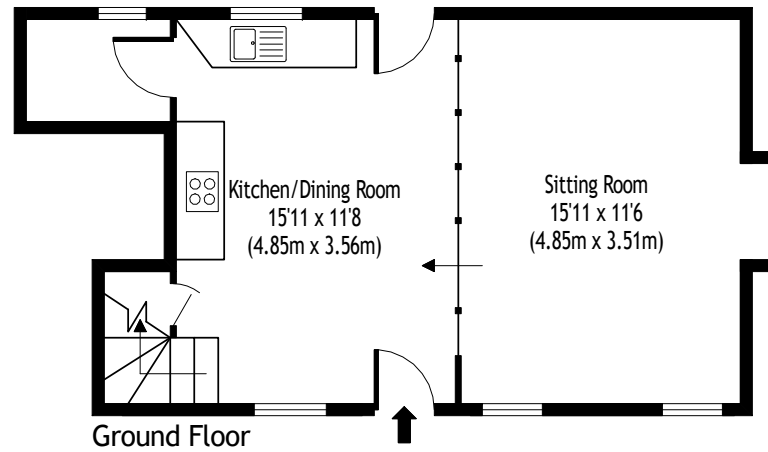

Riches Cottage, Stoke Tye
Approx. Gross Internal Floor Area - 803 Sq ft / 75 Sq M

For identification purposes only. Not to scale.
Copyright © fullaspect.co.uk 2018
Produced for Landbridge