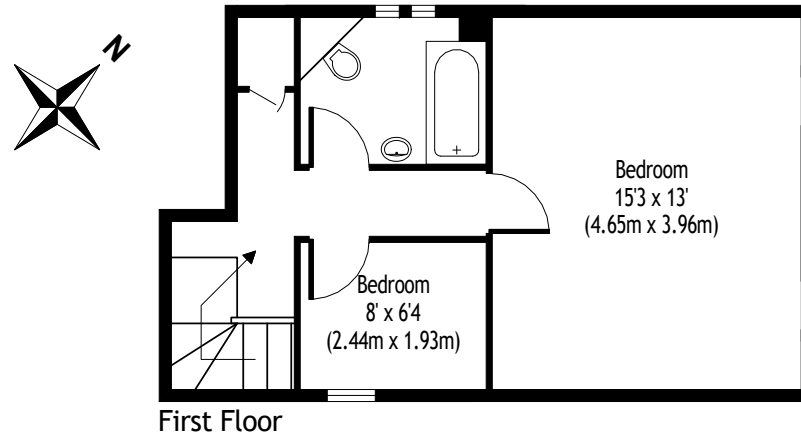

Riches Cottage, Stoke Tye
Approx. Gross Internal Floor Area - 803 Sq ft / 75 Sq M

For identification purposes only. Not to scale.
Copyright © fullaspect.co.uk 2018
Produced for Landbridge